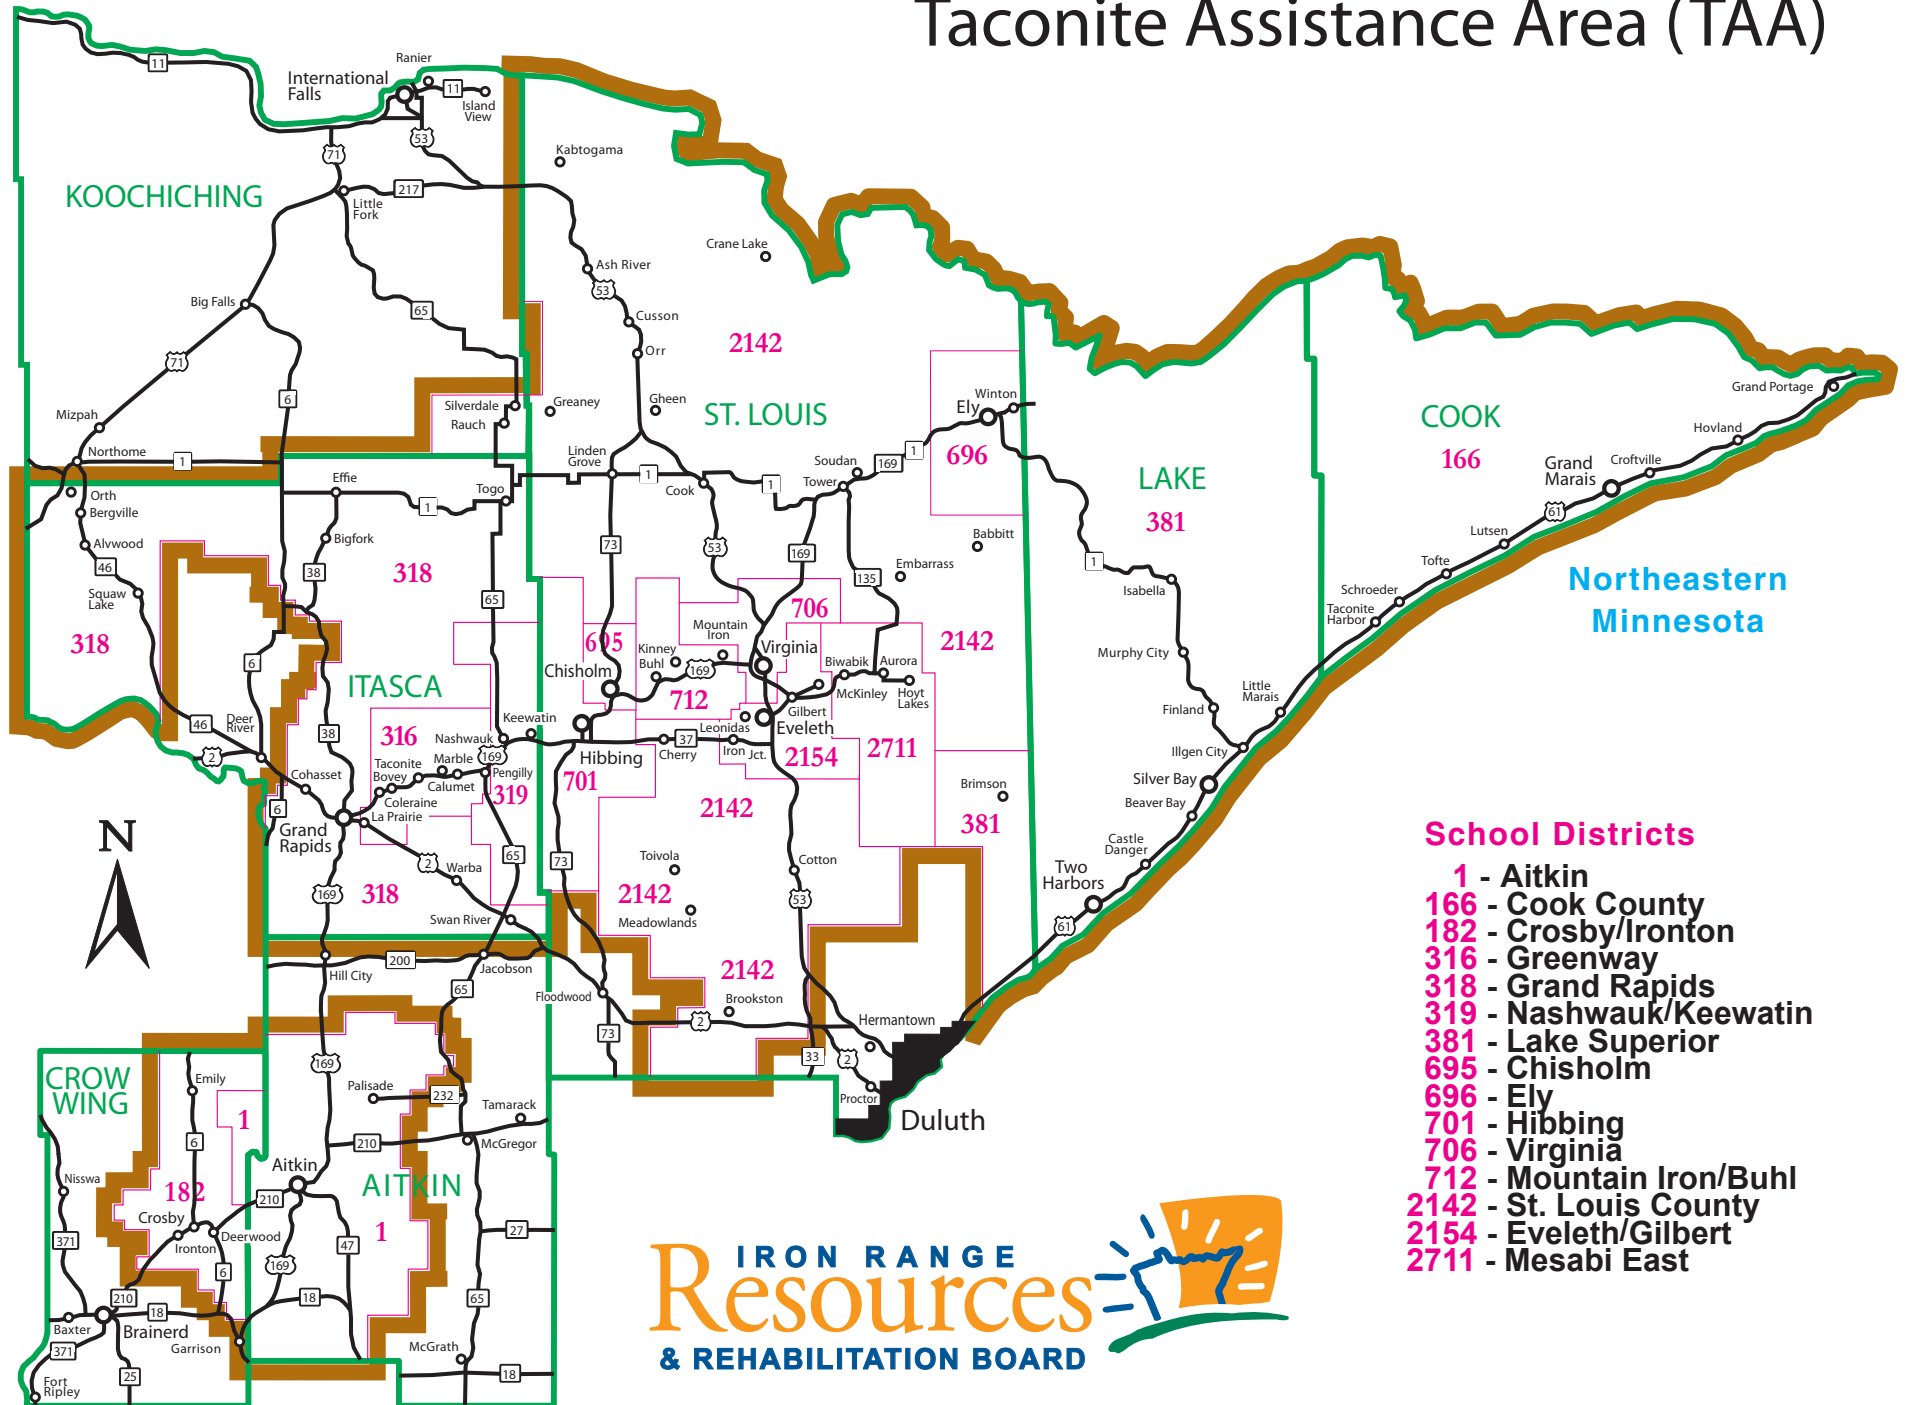

Taconite Assistance Area (TAA)

School Districts

- 1 - Aitkin
- 166 - Cook County
- 182 - Crosby/Ironton
- 316 - Greenway
- 318 - Grand Rapids
- 319 - Nashwauk/Keewatin
- 381 - Lake Superior
- 695 - Chisholm
- 696 - Ely
- 701 - Hibbing
- 706 - Virginia
- 712 - Mountain Iron/Buhl
- 2142 - St. Louis County
- 2154 - Eveleth/Gilbert
- 2711 - Mesabi East